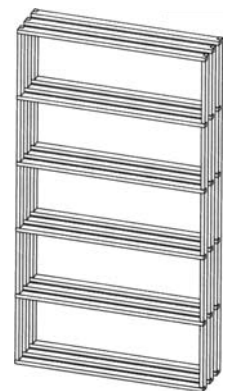

16"W x 47 3/4"H  
75 (1/2) Bottles  
**F03B \$90**  
also available  
16"W x 32"H  
50 (1/2) Bottles  
F03A \$65

19 1/2"W x 47 3/4"H  
48 Bottles  
**F04B \$125**  
also available  
19 1/2"W x 32"H  
32 Bottles  
F04A \$90

**NEW - Base / Crown With Molding**  
F14C 1"H x 6"D x 48"W \$18  
F15C 1"H x 6"D 32" x W \$14  
F16C 1"H x 6"D x 16"W \$14 (2 Pak)  
F17C Inside Corner \$24  
F18C Outside Corner \$24

Flip for use as Crown molding

#### "Bin" and "Case" Styles

**Diamond**  
32"W x 47 3/4"H  
120 Bottles  
**F05B \$108**  
also available  
32"W x 32"H  
80 Bottles  
F05A \$84

**Bordeaux Bin / Card Case**  
16"W x 47 3/4"H  
72/36 Bottles  
**F06B \$45**  
also available  
16"W x 32"H  
48/24 Bottles  
F06A \$36

**Burgundy / Bordeaux Bin**  
16"W x 47 3/4"H  
60 Bottles  
**F07B \$72**  
also available  
16"W x 32"H  
40 Bottles  
F07A \$54

**Champagne / Magnum**  
16"W x 47 3/4"H  
36 Bottles  
**F08B \$60**  
also available  
16"W x 32"H  
24 Bottles  
F08A \$45