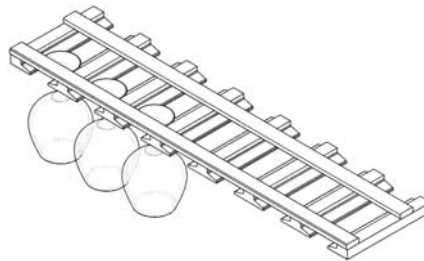

#### Redrack System

The ultimate in wine racking systems. Racks that look great yet costs so little you can afford to put a few more bottles in them! Selected California redwood has that classic combination of beauty and durability, while Redrack delivers the simplest, most flexible system ever. Perfectly modular in order to accommodate heights other than 6' and 8'. The new system now gives 5 choices in height. Lightweight slim-line design, yet incredibly strong. Beautifully machined for a soft, smooth, consistent finish.

# REDRACK ACCESSORIES

2009 MSLP

**Tasting Table**  
24"W x 48"L x 39"H  
216 Bottles  
F10C \$475  
**Discontinued**  
Limited Stock Available

**Table Top**  
1½"H x 6"D x 32"W  
F11C \$29

**Display Top**  
5"H x 9½"D x 32"W  
8 Bottles F12C \$36