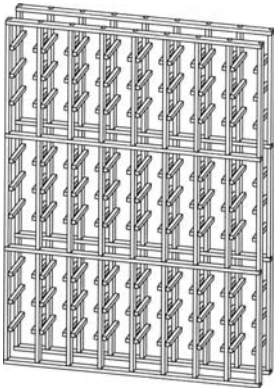

#### "Individual" Bottle Style

32"W x 47 3/4"H  
96 Bottles  
**F01B \$125**  
also available  
32"W x 32"H  
64 Bottles  
F01A \$90

16"W x 47 3/4"H  
48 Bottles  
**F02B \$72**  
also available  
16"W x 32"H  
32 Bottles  
F02A \$54