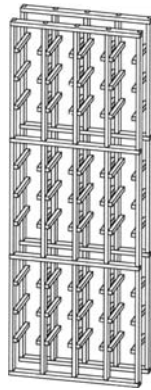

#### "Individual" Bottle Style

32"W x 47 3/4"H  
96 Bottles  
**F01B \$125**  
also available  
32"W x 32"H  
64 Bottles  
F01A \$90

16"W x 47 3/4"H  
48 Bottles  
**F02B \$72**  
also available  
16"W x 32"H  
32 Bottles  
F02A \$54

16"W x 47 3/4"H  
75 (1/2) Bottles  
**F03B \$90**  
also available  
16"W x 32"H  
50 (1/2) Bottles  
F03A \$65

19 1/2"W x 47 3/4"H  
48 Bottles  
**F04B \$125**  
also available  
19 1/2"W x 32"H  
32 Bottles  
F04A \$90

**NEW - Base / Crown With Molding**  
F14C 1"H x 6"D x 48"W \$18  
F15C 1"H x 6"D 32" x W \$14  
F16C 1"H x 6"D x 16"W \$14 (2 Pak)  
F17C Inside Corner \$24  
F18C Outside Corner \$24

Flip for use as Crown molding