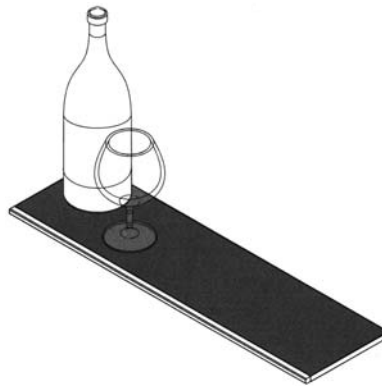

#### Redrack System

The ultimate in wine racking systems. Racks that look great yet costs so little you can afford to put a few more bottles in them! Selected California redwood has that classic combination of beauty and durability, while Redrack delivers the simplest, most flexible system ever. Perfectly modular in order to accommodate heights other than 6' and 8'. The new system now gives 5 choices in height. Lightweight slim-line design, yet incredibly strong. Beautifully machined for a soft, smooth, consistent finish.

# REDRACK ACCESSORIES

2009 MSLP

**Tasting Table**  
24"W x 48"L x 39"H  
216 Bottles  
F10C \$475  
**Discontinued**  
Limited Stock Available

**Table Top**  
1½"H x 6"D x 32"W  
F11C \$29

**Display Top**  
5"H x 9½"D x 32"W  
8 Bottles F12C \$36