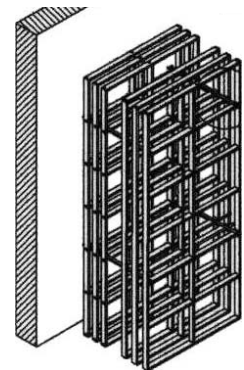

#### Redrack System

The ultimate in wine racking systems. Racks that look great yet costs so little you can afford to put a few more bottles in them! Selected California redwood has that classic combination of beauty and durability, while Redrack delivers the simplest, most flexible system ever. Perfectly modular in order to accommodate heights other than 6' and 8'. The new system now gives 5 choices in height. Lightweight slim-line design, yet incredibly strong. Beautifully machined for a soft, smooth, consistent finish.

# REDRACK ACCESSORIES

2009 MSLP

**Tasting Table**  
24"W x 48"L x 39"H  
216 Bottles  
F10C \$475  
**Discontinued**  
Limited Stock Available

**Table Top**  
1½"H x 6"D x 32"W  
F11C \$29

**Display Top**  
5"H x 9½"D x 32"W  
8 Bottles F12C \$36

**Hanging Stemware Rack**  
1½"H x 8"D x 32"W  
21 Glasses F13C \$54

**Double Depth Kit**  
F19C Bin/Case 21" \$29  
F20C Individual 21" \$29

- F21C ¾" Quarter Round Molding \$36 (4 x 48")
- F22C Extra Brackets \$4 (2 Pak)
- F23C Molding End Cap \$6 (2 Pak)

## Stackable Modularized System

Stackable (32" and 48"H) Redrack System gives you a new dimension of freedom, with our fully modular "Stackable" system. It's never been easier to go Full wall height where you want to, or half wall height where you need. Mix and match to your heart's content with our nine basic rack styles, in standard widths and height. "Snap and Tap" assembly in minutes with only a hammer. Brackets and fasteners included.