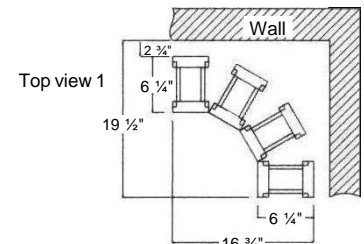

#### "Individual" Bottle Style

32"W x 47 3/4"H  
96 Bottles  
**F01B \$125**  
also available  
32"W x 32"H  
64 Bottles  
F01A \$90

16"W x 47 3/4"H  
48 Bottles  
**F02B \$72**  
also available  
16"W x 32"H  
32 Bottles  
F02A \$54

16"W x 47 3/4"H  
75 (1/2) Bottles  
**F03B \$90**  
also available  
16"W x 32"H  
50 (1/2) Bottles  
F03A \$65

19 1/2"W x 47 3/4"H  
48 Bottles  
**F04B \$125**  
also available  
19 1/2"W x 32"H  
32 Bottles  
F04A \$90

**NEW - Base / Crown With Molding**  
F14C 1"H x 6"D x 48"W \$18  
F15C 1"H x 6"D 32" x W \$14  
F16C 1"H x 6"D x 16"W \$14 (2 Pak)  
F17C Inside Corner \$24  
F18C Outside Corner \$24

Flip for use as Crown molding

#### "Bin" and "Case" Styles

**Diamond**  
32"W x 47 3/4"H  
120 Bottles  
**F05B \$108**  
also available  
32"W x 32"H  
80 Bottles  
F05A \$84

**Bordeaux Bin / Card Case**  
16"W x 47 3/4"H  
72/36 Bottles  
**F06B \$45**  
also available  
16"W x 32"H  
48/24 Bottles  
F06A \$36