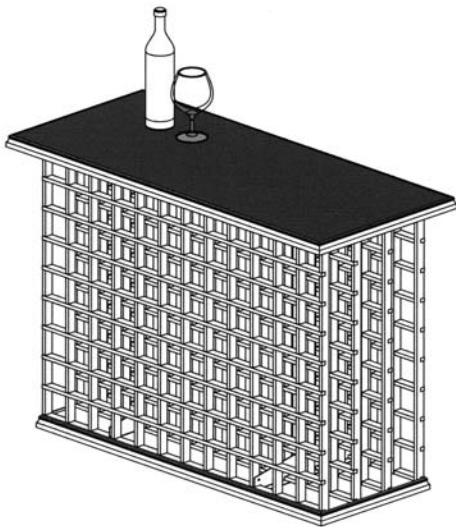

REDRACK ACCESSORIES

2009 MSLP

Tasting Table
24"W x 48"L x 39"H
216 Bottles
F10C $475
Discontinued
Limited Stock Available