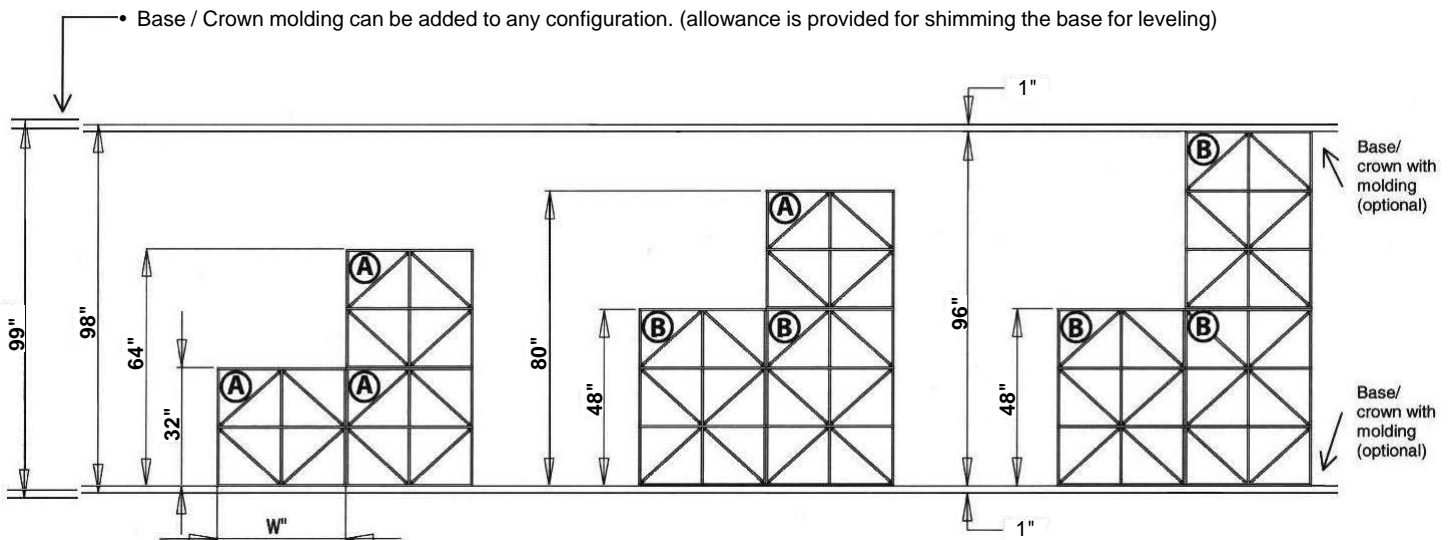

**Hanging Stemware Rack**  
1½"H x 8"D x 32"W  
21 Glasses F13C \$54

**Double Depth Kit**  
F19C Bin/Case 21" \$29  
F20C Individual 21" \$29

- F21C ¾" Quarter Round Molding \$36 (4 x 48")
- F22C Extra Brackets \$4 (2 Pak)
- F23C Molding End Cap \$6 (2 Pak)

## Stackable Modularized System

Stackable (32" and 48"H) Redrack System gives you a new dimension of freedom, with our fully modular "Stackable" system. It's never been easier to go Full wall height where you want to, or half wall height where you need. Mix and match to your heart's content with our nine basic rack styles, in standard widths and height. "Snap and Tap" assembly in minutes with only a hammer. Brackets and fasteners included.

- Depth of racks and base / molding kits are measured from front of rack to wall. Actual redwood depth is 6 ¼" with 2 ¾" free space between the back of the rack and the wall.

**NOTE:** All the above configurations assure alignment of modules.  
The 48" (Normal) modules are 47 ¾" high to allow for installation and exact modularity.