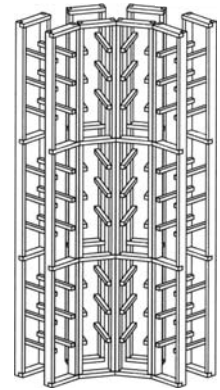

#### "Individual" Bottle Style

32"W x 47 3/4"H  
96 Bottles  
**F01B \$125**  
also available  
32"W x 32"H  
64 Bottles  
F01A \$90

16"W x 47 3/4"H  
48 Bottles  
**F02B \$72**  
also available  
16"W x 32"H  
32 Bottles  
F02A \$54

16"W x 47 3/4"H  
75 (1/2) Bottles  
**F03B \$90**  
also available  
16"W x 32"H  
50 (1/2) Bottles  
F03A \$65

19 1/2"W x 47 3/4"H  
48 Bottles  
**F04B \$125**  
also available  
19 1/2"W x 32"H  
32 Bottles  
F04A \$90

**NEW - Base / Crown With Molding**  
F14C 1"H x 6"D x 48"W \$18  
F15C 1"H x 6"D 32" x W \$14  
F16C 1"H x 6"D x 16"W \$14 (2 Pak)  
F17C Inside Corner \$24  
F18C Outside Corner \$24

Flip for use as Crown molding