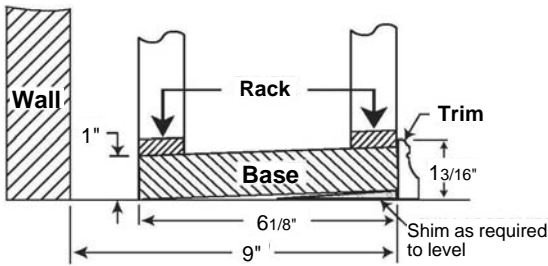

#### "Individual" Bottle Style

32"W x 47 3/4"H  
96 Bottles  
**F01B \$125**  
also available  
32"W x 32"H  
64 Bottles  
F01A \$90

16"W x 47 3/4"H  
48 Bottles  
**F02B \$72**  
also available  
16"W x 32"H  
32 Bottles  
F02A \$54

16"W x 47 3/4"H  
75 (1/2) Bottles  
**F03B \$90**  
also available  
16"W x 32"H  
50 (1/2) Bottles  
F03A \$65

19 1/2"W x 47 3/4"H  
48 Bottles  
**F04B \$125**  
also available  
19 1/2"W x 32"H  
32 Bottles  
F04A \$90