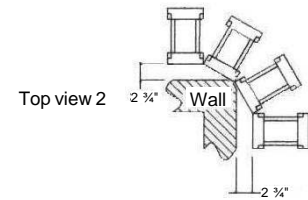

#### "Individual" Bottle Style

32"W x 47 3/4"H  
96 Bottles  
**F01B \$125**  
also available  
32"W x 32"H  
64 Bottles  
F01A \$90

16"W x 47 3/4"H  
48 Bottles  
**F02B \$72**  
also available  
16"W x 32"H  
32 Bottles  
F02A \$54

16"W x 47 3/4"H  
75 (1/2) Bottles  
**F03B \$90**  
also available  
16"W x 32"H  
50 (1/2) Bottles  
F03A \$65

19 1/2"W x 47 3/4"H  
48 Bottles  
**F04B \$125**  
also available  
19 1/2"W x 32"H  
32 Bottles  
F04A \$90

**NEW - Base / Crown With Molding**  
F14C 1"H x 6"D x 48"W \$18  
F15C 1"H x 6"D 32" x W \$14  
F16C 1"H x 6"D x 16"W \$14 (2 Pak)  
F17C Inside Corner \$24  
F18C Outside Corner \$24

Flip for use as Crown molding

#### "Bin" and "Case" Styles

**Diamond**  
32"W x 47 3/4"H  
120 Bottles  
**F05B \$108**  
also available  
32"W x 32"H  
80 Bottles  
F05A \$84

**Bordeaux Bin / Card Case**  
16"W x 47 3/4"H  
72/36 Bottles  
**F06B \$45**  
also available  
16"W x 32"H  
48/24 Bottles  
F06A \$36