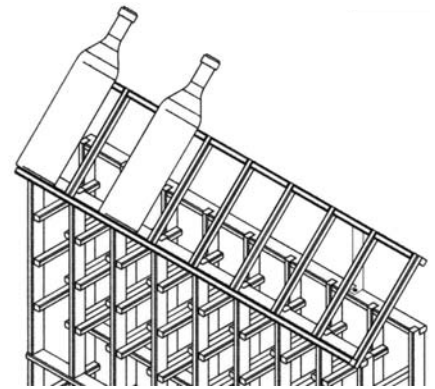

#### Redrack System

The ultimate in wine racking systems. Racks that look great yet costs so little you can afford to put a few more bottles in them! Selected California redwood has that classic combination of beauty and durability, while Redrack delivers the simplest, most flexible system ever. Perfectly modular in order to accommodate heights other than 6' and 8'. The new system now gives 5 choices in height. Lightweight slim-line design, yet incredibly strong. Beautifully machined for a soft, smooth, consistent finish.

# REDRACK ACCESSORIES

2009 MSLP

**Tasting Table**  
24"W x 48"L x 39"H  
216 Bottles  
F10C \$475  
**Discontinued**  
Limited Stock Available

**Table Top**  
1½"H x 6"D x 32"W  
F11C \$29

**Display Top**  
5"H x 9½"D x 32"W  
8 Bottles F12C \$36

**Hanging Stemware Rack**  
1½"H x 8"D x 32"W  
21 Glasses F13C \$54

**Double Depth Kit**  
F19C Bin/Case 21" \$29  
F20C Individual 21" \$29

- F21C ¾" Quarter Round Molding \$36 (4 x 48")
- F22C Extra Brackets \$4 (2 Pak)
- F23C Molding End Cap \$6 (2 Pak)

## Stackable Modularized System

Stackable (32" and 48"H) Redrack System gives you a new dimension of freedom, with our fully modular "Stackable" system. It's never been easier to go Full wall height where you want to, or half wall height where you need. Mix and match to your heart's content with our nine basic rack styles, in standard widths and height. "Snap and Tap" assembly in minutes with only a hammer. Brackets and fasteners included.