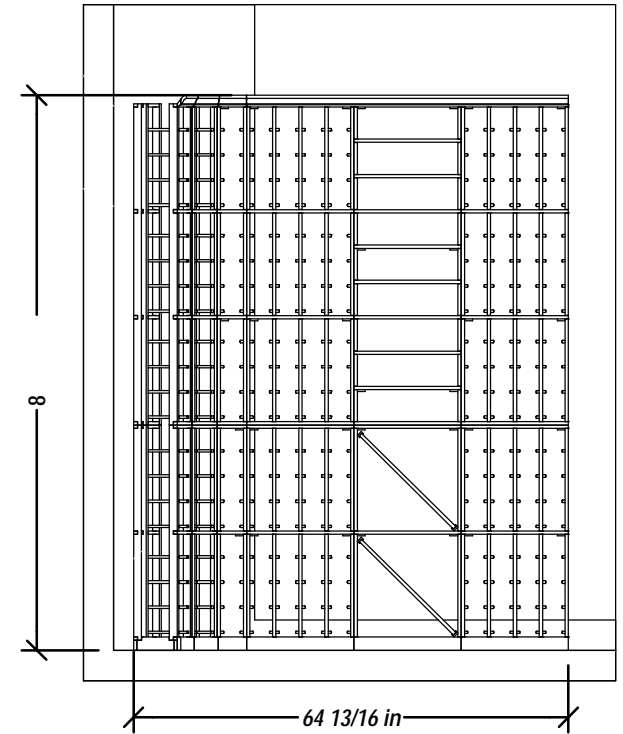

C-C

GENUWINE CELLARS

6/14/2007

Designed by: **ML**

Revision #: **1**

Project:

SAMPLE

Authorized
Dealer:

ELEVATIONS

3 of 3