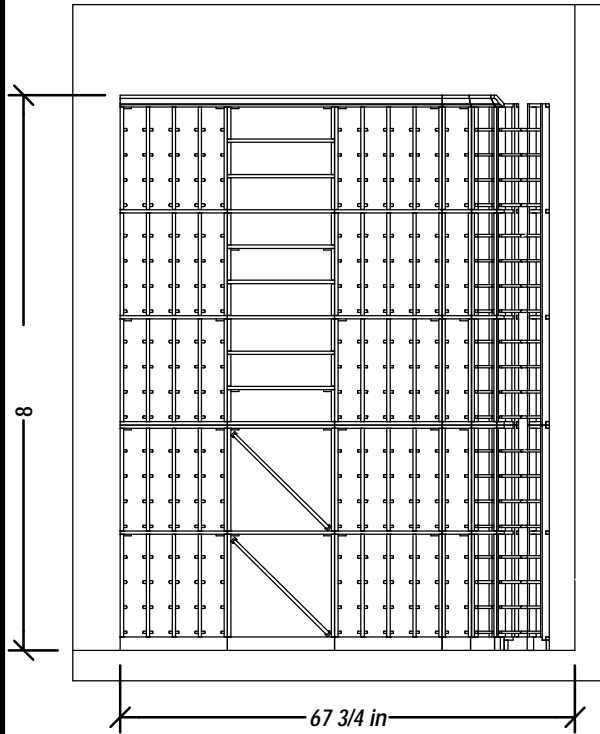

A-A

GENUWINE CELLARS

6/14/2007

Designed by: **ML**

Revision #: **1**

Project:

SAMPLE

Authorized
Dealer:

ELEVATIONS

3 of 3