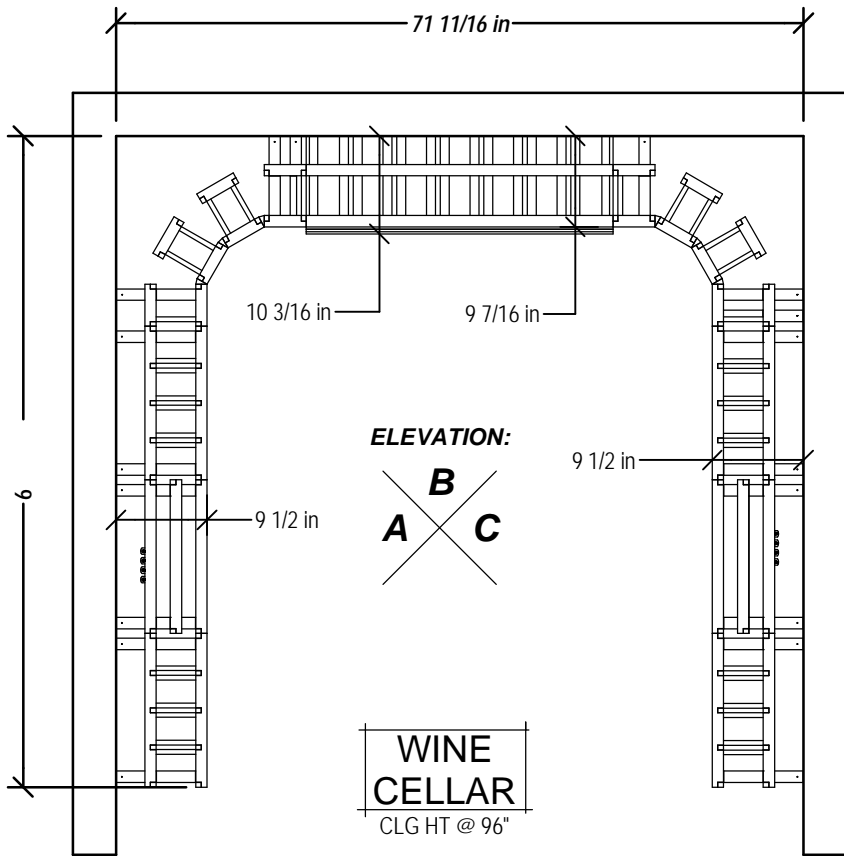

GENUINE CELLARS

6/14/2007

Designed by: **ML** Revision #: **1**

**WINE CELLAR OVERALL
VIEW**

1 of 3

Project:

SAMPLE

Authorized
Dealer:

GENUWINE CELLARS

6/14/2007

Designed by: **ML** Revision #: **1**

Project:

SAMPLE

Authorized Dealer:

PLAN VIEW

2 of 3